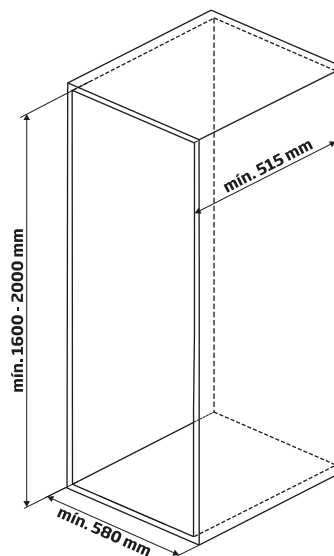

Cortes y Especificaciones

IMPERIAL

CEM CENTRO DE EXPERIENCIA DEL MUEBLE

Segundo piso tienda Huechuraba , Av. Américo Vespucio 1399, Santiago, Huechuraba.
+56 9 7361 7693 | cem@imperial.cl | www.imperial.cl