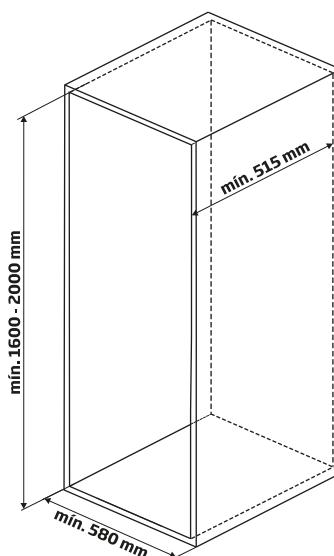

Cortes y Especificaciones

IMPERIAL

CEM CENTRO DE EXPERIENCIA DEL MUEBLE

Segundo piso tienda Huechuraba , Av. Américo Vespucio 1399, Santiago, Huechuraba.
+56 9 7361 7693 | cem@imperial.cl | www.imperial.cl